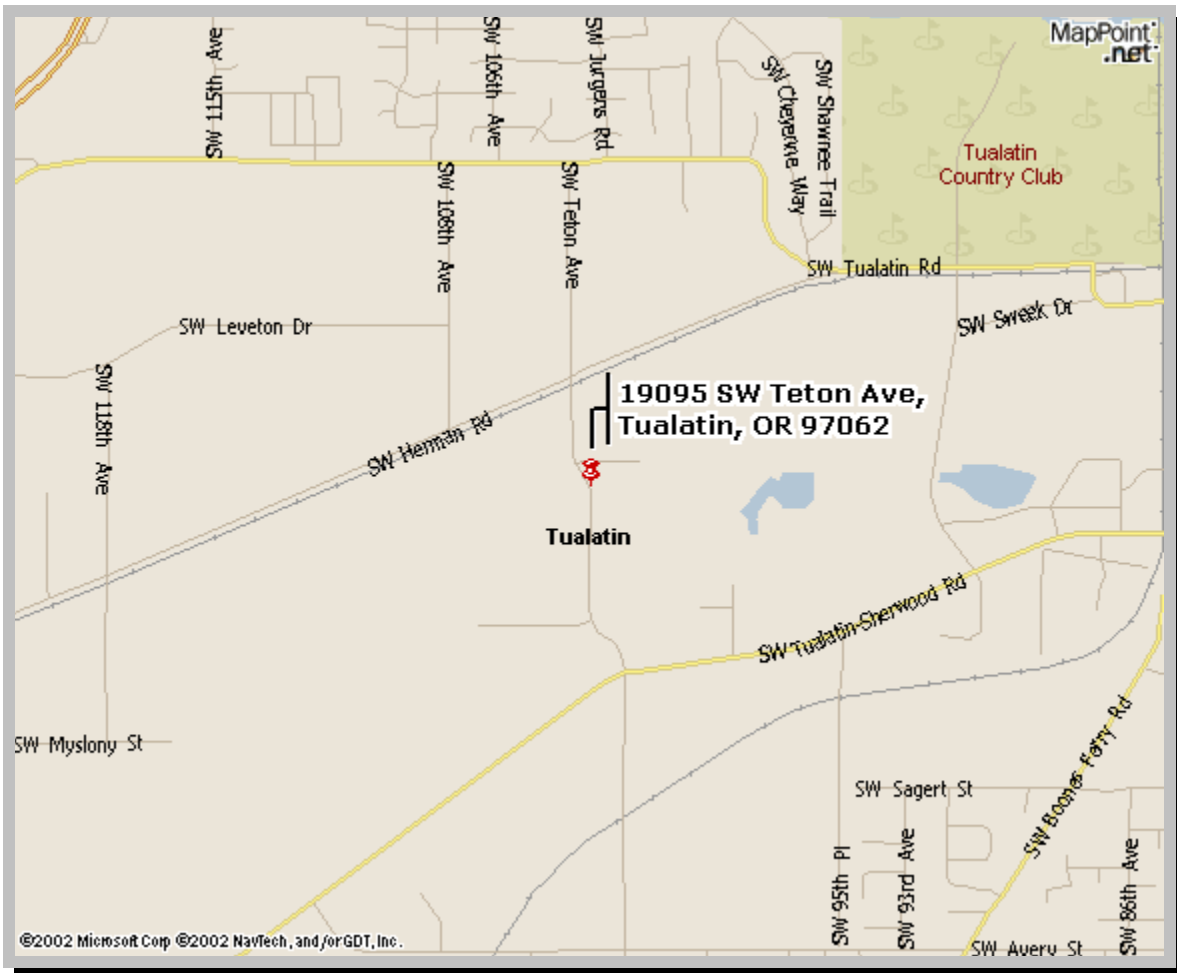

Map and Directions to the TOY Doctor:

Take I-5 to the Tualatin/Sherwood exit, go west and turn right on Teton Avenue. We are located at **19095 SW Teton Ave.**

Our phone number is 503-691-2558

Please use care if calling us (or anyone) from your cell phone while you are driving.